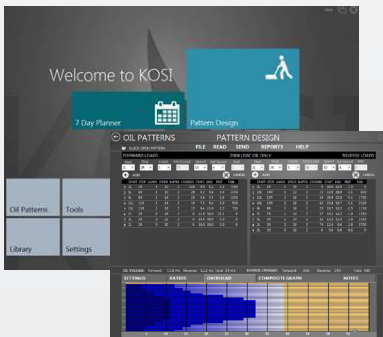

## FEATURES

- Sanction Technology Conditioning System with forward and reverse capabilities.
- The popular and easy to maintain DUO Transfer System enhances the smoothness of the pattern and allows for easy pattern changes.
- Patented Sprayless Cleaning System - No overspray in the gutters.
- The onboard computer uses a 3.5 inch color touchscreen which makes it easy to monitor and adjust machine settings. It also holds 15 patterns of your choice.
- Choose from 3 different size Lithium Ion batteries based upon your bowling center's needs or number of lanes ran per day.

### KOSI™ PRO IKON

The newly designed KOSI PRO IKON software gives you the ability to take your IKON experience to another level. KOSI PRO IKON allows you to modify or create patterns with ease.

Communicate to and from your lane machine with the supplied cables or Wi-Fi device. You can communicate to your Wi-Fi enabled lane machine with desktop KOSI by using a free application that comes with your lane machine.