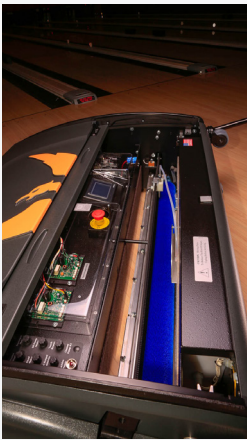

## FEATURES

- Sanction Technology Conditioning System with forward and reverse capabilities.
- The popular and easy to maintain DUO Transfer System enhances the smoothness of the pattern and allows for easy pattern changes.
- Patented Sprayless Cleaning System - No overspray in the gutters.
- The onboard computer uses a 3.5 inch color touchscreen which makes it easy to monitor and adjust machine settings. It also holds 15 patterns of your choice.
- Choose from 3 different size Lithium Ion batteries based upon your bowling center's needs or number of lanes ran per day.

### KOSI™ PRO IKON

The newly designed KOSI PRO IKON software gives you the ability to take your IKON experience to another level. KOSI PRO IKON allows you to modify or create patterns with ease.

Communicate to and from your lane machine with the supplied cables or Wi-Fi device. You can communicate to your Wi-Fi enabled lane machine with desktop KOSI by using a free application that comes with your lane machine.