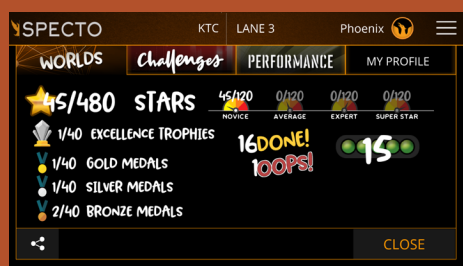

Specto Worlds: Start a journey, practice with a purpose.