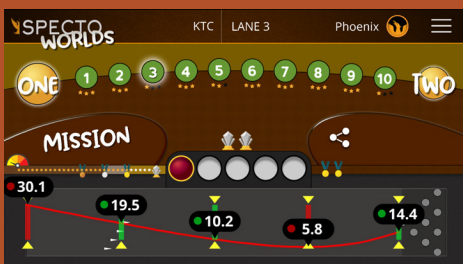

All missions are designed to improve accuracy, consistency and repeatability.

Specto Worlds is designed to be used without a coach.