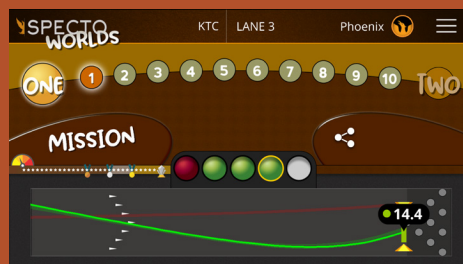

All missions are designed to improve accuracy, consistency and repeatability.

Specto Worlds is designed to be used without a coach.