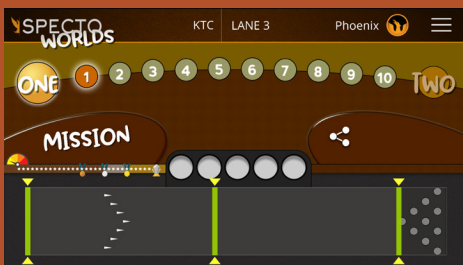

Specto Worlds travelers choose a difficulty level and tap the first world to start their journey.

Each world has 10 levels with different missions. Bowlers have 5 shots to complete a mission. They earn stars based on their successful shots. The stars earn them medals and trophies.