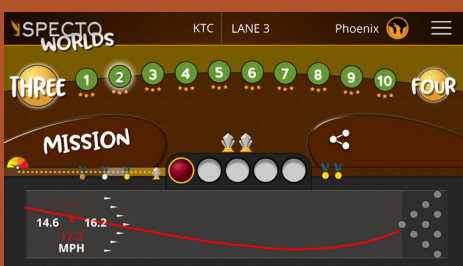

Specto Worlds: Start a journey, practice with a purpose.