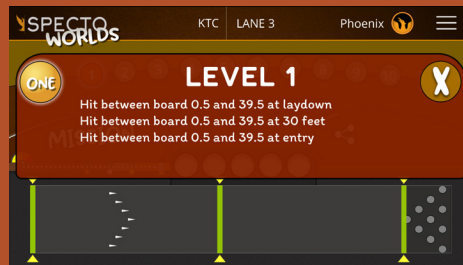

Specto Worlds travelers choose a difficulty level and tap the first world to start their journey.

Each world has 10 levels with different missions. Bowlers have 5 shots to complete a mission. They earn stars based on their successful shots. The stars earn them medals and trophies.