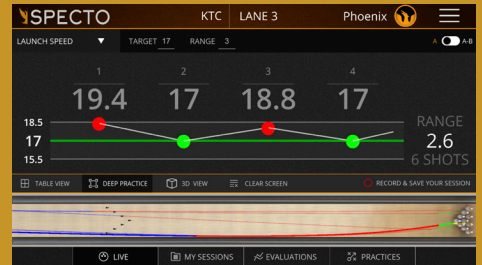

Specto Worlds travelers choose a difficulty level and tap the first world to start their journey.

Each world has 10 levels with different missions. Bowlers have 5 shots to complete a mission. They earn stars based on their successful shots. The stars earn them medals and trophies.

They can replay each level to improve their scores.

All missions are designed to improve accuracy, consistency and repeatability.

Specto Worlds is designed to be used without a coach.

Specto Worlds: Start a journey, practice with a purpose.

SPECTO PERFORMANCE

Here bowlers can find everything they need for a hard core practice. This is the area for bowlers and coaches to find detailed stats, measure performance in a variety of areas, and see their numbers in the same way they are shown in PBA matches. In the performance module bowlers can:

EVALUATION NAME	CATEGORY	SHOTS	DESCRIPTION
Ball Performance Test	Ball Performance	5	
Quick Rank	Ranking	5	Complete this ranking session to update your Specto level
Short Ranking Session	Ranking	10	Complete this ranking session to update your Specto level
Specto Ranking Session	Ranking	15	Complete this ranking session to update your Specto level