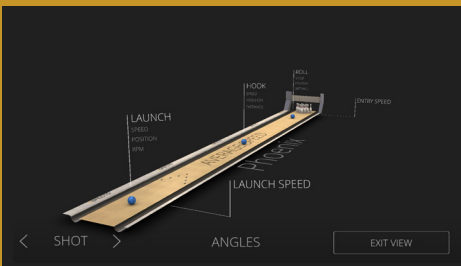

PRACTICE NAME	CATEGORY	SHOTS	CREATED BY
Breakpoint Zone Proficiency 5-10	Skill	40	BTBF
Breakpoint Zone Proficiency 10-15	Skill	40	BTBF
Finnish Team Level 1	Accuracy, Skill, Speed	67	OTC
Finnish Team Level 2	Accuracy, Skill, Speed	77	OTC
Finnish Team Level 3	Accuracy, Skill, Speed	77	OTC
Corner Pins Practice	Spare	20	SPECTO
Specto WC of the World - Round 1	Tournament	0	SPECTO

WORLD'S CHALLENGES PERFORMANCE MY PROFILE

POWER SCORE: 5.41 (MPH x RPM / 1000)

YOUR SPEED: 14.88 MPH (Based on your best launch speed with a 3.2 launch angle)

YOUR REVS: 364.00 RPM (Based on your best launch speed with a 3.2 launch angle)

ACCURACY SCORE: 58.29 (Based on your averages. Lower is better)

ENTRY BOARD: 42

BREAK POINT: 10

ARROWS: 10

LAYDOWN: 17

CLOSE

SPECTO Challenges

Here bowlers can try different challenges to see how they stack up. They can compete with bowlers in their center, country, and the world to get their name on the leader boards.

Let your bowlers try to beat their friends, other bowlers and Pros.

Challenges TAPANILA LANE 28 ONDER

MASTER OF CORNER PINS

YOUR BEST RESULT: 25
BEST RESULT: 85

12

RE-START

Challenges KTC LANE 3 PHOENIX

SPEED LADDER

18.0 18.2

18.1 YOUR BASE SHOT

17.8

17.9

18.0

18.2

200 YOUR BEST SCORE: 240 ALL TIME BEST SCORE: 8234

YOU CAN (0.4 mile range)

MAYBE (0.2 mile range)

NO WAY (0.1 mile range)

PRACTICE

START