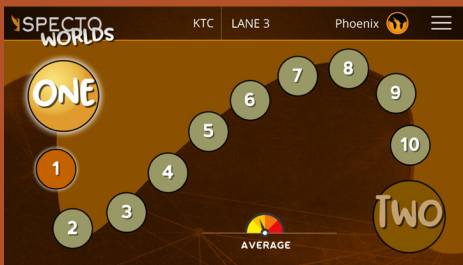

Specto Worlds travelers choose a difficulty level and tap the first world to start their journey.

Each world has 10 levels with different missions. Bowlers have 5 shots to complete a mission. They earn stars based on their successful shots. The stars earn them medals and trophies.