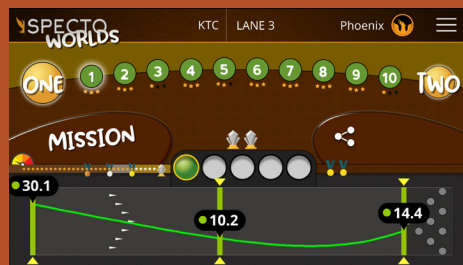

Specto Worlds travelers choose a difficulty level and tap the first world to start their journey.

Each world has 10 levels with different missions. Bowlers have 5 shots to complete a mission. They earn stars based on their successful shots. The stars earn them medals and trophies.