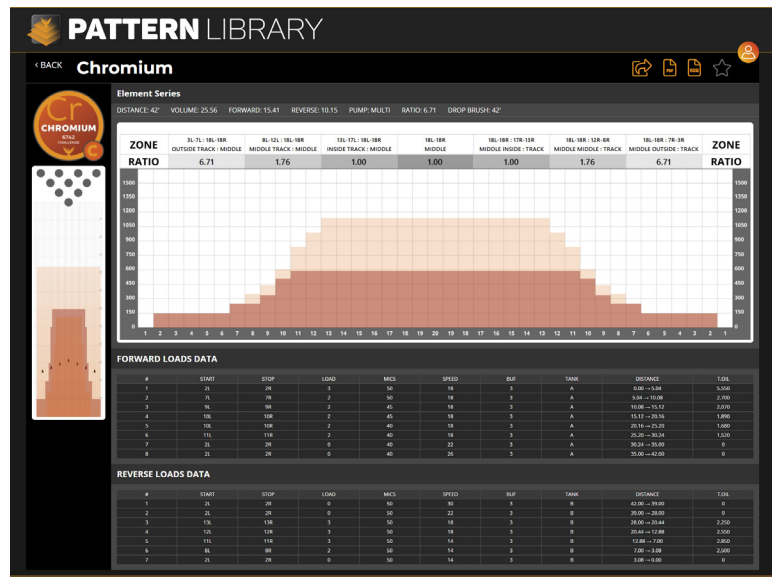

PATTERN REPORTS

Our reports are now more visual and easier to understand. They highlight our new composite and top views with the color related to the pattern difficulty. The load information also has color codes for forward, reverse, and buff loads to understand and relate loads to the graphs.

The new QR code will allow everyone to reach the pattern page easily and preview it anytime they want.

KEGEL SMART ECOSYSTEM

Kegel's Pattern Library is now part of Kegel's upcoming Smart Ecosystem which will allow Kegel Smart ID users to sync between web, mobile apps and more! When you sign up and receive your free Kegel Smart ID, that ID will allow you to save your Favorite Patterns over multiple platforms and will set you up for future developments.

AND MORE

We have improved our Random Pattern tool to allow you to easily choose a random pattern with your preferred difficulty level and find new patterns to play on. If you don't like the pattern – just tap on the randomize button and see another pattern until you are satisfied with the challenge.

**Join Kegel's Ecosystem today
and start enjoying the future of lane maintenance step by step... stay tuned!**