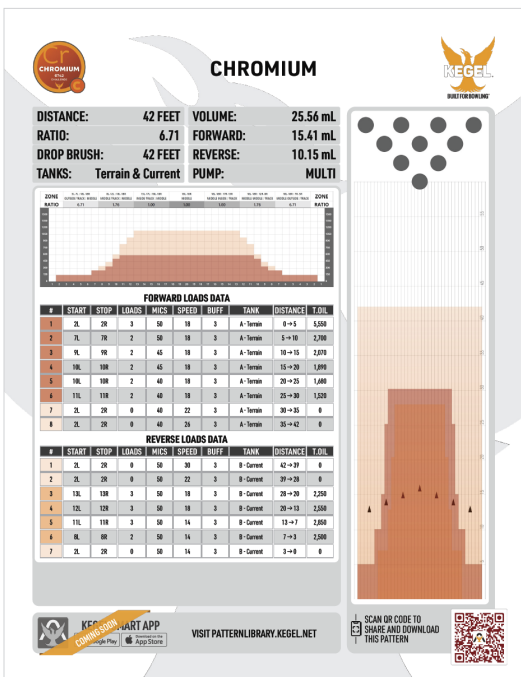

PATTERN REPORTS

Our reports are now more visual and easier to understand. They highlight our new composite and top views with the color related to the pattern difficulty. The load information also has color codes for forward, reverse, and buff loads to understand and relate loads to the graphs.

The new QR code will allow everyone to reach the pattern page easily and preview it anytime they want.

KEGEL SMART ECOSYSTEM

Kegel's Pattern Library is now part of Kegel's upcoming Smart Ecosystem which will allow Kegel Smart ID users to sync between web, mobile apps and more! When you sign up and receive your free Kegel Smart ID, that ID will allow you to save your Favorite Patterns over multiple platforms and will set you up for future developments.

AND MORE

We have improved our Random Pattern tool to allow you to easily choose a random pattern with your preferred difficulty level and find new patterns to play on. If you don't like the pattern – just tap on the randomize button and see another pattern until you are satisfied with the challenge.

**Join Kegel's Ecosystem today
and start enjoying the future of lane maintenance step by step... stay tuned!**