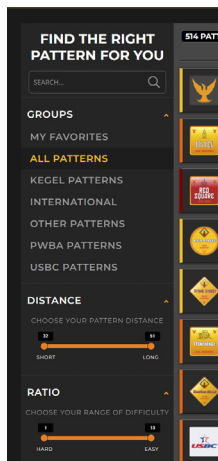

KEGEL PATTERN LIBRARY

KEGEL INTRODUCES THE NEW PATTERN LIBRARY

Kegel's development team has rebuilt our Pattern Library from scratch with feedback from our users, distributors, and bowlers. Check out the new Pattern Library at:

patternlibrary.kegel.net

WHAT'S NEW IN KEGEL'S PATTERN LIBRARY?

INFORMATION AT A GLANCE

The Pattern Explorer lists each pattern as a card which provides you a sneak preview of the pattern information before you click and view the pattern details. The color

codes on the left side of the card represent the difficulty levels (Yellow-Easy; Orange-Medium; and Red-Hard). You can also see the length, ratio, volume, pump and drop brush numbers.

You can easily add a pattern to your favorites list by clicking on the star icon.

SEARCH & FILTER

The main system of the Pattern Library is designed to provide the easiest and fastest user experience. The library loads every pattern in the database and then you can search or filter those patterns to quickly find what you are looking for.

You can enter keywords (pattern name, length, difficulty, etc.) in the SEARCH box and then narrow your search results by using the available filters. You can also view patterns organized in a variety of categories by clicking on GROUPS.

SORT

You can sort the pattern lists with any of the following options: popularity, release date, name, length, difficulty, and volume.

MOBILE FRIENDLY

Kegel's new web-based Pattern Library is designed with the mobile experience as our first priority. Our goal is to help our users reach patterns fast and easily from wherever they need to access them.